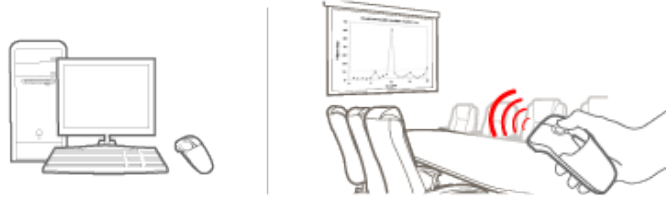

Features

- Ideal for making computer-based presentations.
- Control your computer from up to 30' away with no wires.
- No need to point the mouse toward the computer.
- Advanced 27Mhz RF technology provides accurate cursor movement.
- The thumb-operated omni-directional cursor control allows this unit to work as a full-function mouse, as well as a remote presenter Laser pointer makes this mouse an excellent tool for both classroom and field presentations.
- Nano Coating contains antimicrobial properties built-in to protect the product from bacteria surviving on the surface
- USB Plug-N-Play receiver, no software required.
- Ergonomically contoured design for comfortable use.
- 3 Year Limited Warranty

Function Diagram

FUNCTIONS:

IOGEAR's 3-in-1 Wireless RF Presentation Mouse is the perfect tool for both presentations and everyday use as a mouse. It gives you the freedom to walk around the room during presentations or use it on your desktop as a high resolution wireless mouse.